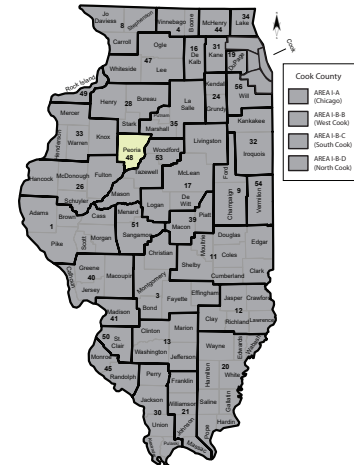

Website: www.peoriaroe.org

Number of districts: 18 Geographic Area: 631 square miles

Beth Crider

Regional Superintendent

Email: bcrider@peoriaroe.org

Dr. George McKenna

Assistant Superintendent

Email: gmckenna@peoriaroe.org