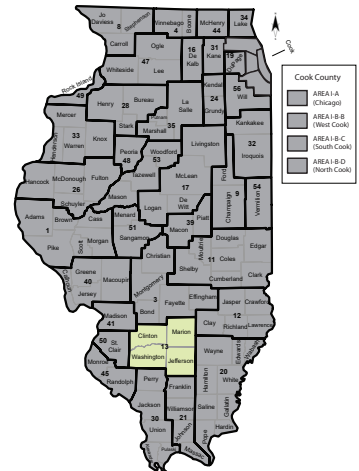

Regional Office of Education #13

Serving Clinton, Jefferson, Marion and Washington Counties

1710 Broadway, Mt. Vernon, IL 62864 Ph: (618) 244-8040 Fax: (618) 241-7868

Website: www.roe13.org Number of districts: 45 Geographic Area: 2,180 square miles

facebook.com/RegionalOfficeofEducation13

Other Locations:

930 B Fairfax
Carlyle, IL 62231
Ph: (618) 594-2432

200 E Schwartz Street
Salem, IL 62881
Ph: (618) 548-3885

Ron Daniels

Regional Superintendent
Email: rdaniels@roe13.org

Matt Renaud

Assistant Superintendent
Email: mrenaud@roe13.org