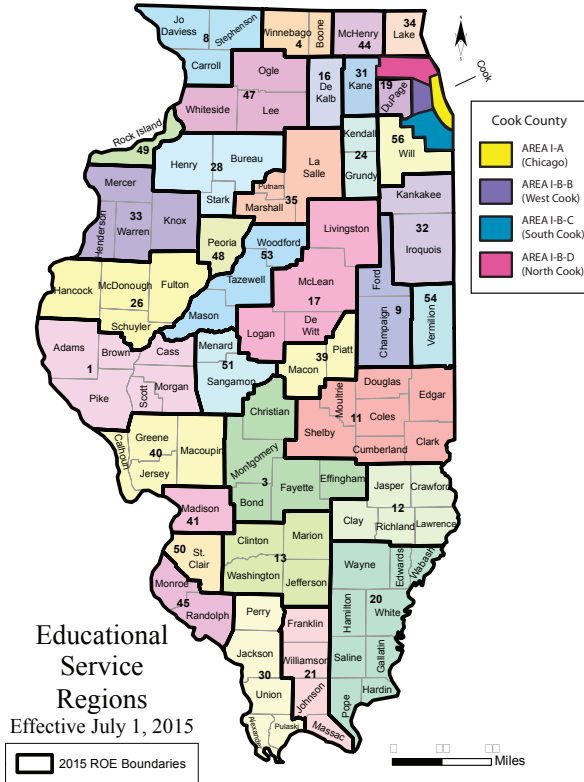

MAP: Regional Offices of Education & Intermediate Service Centers

WHERE WE SERVE

The Illinois Association of Regional Superintendents of Schools represent 35 Regional Offices of Education (ROE) and 3 Intermediate Services Centers (ISC). These 38 offices are represented by the Illinois Association of Regional Superintendents (IARSS). The organization serves 6 geographic regions that represent all school districts in the State of Illinois. Each area works together to ensure that all services are offered to schools districts in the state. The ISC's are operated by a Director that serves the Superintendents of their geographic region.