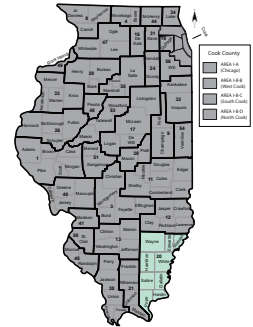

Dr. Beth Rister

Regional Superintendent

Email: brister@roe20.org