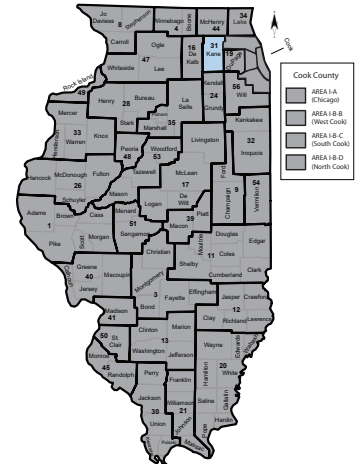

Regional Office of Education #31

Serving Kane County

28 N. First Street, Geneva, IL 60134 Ph: (630) 232-5955 Fax: (630) 208-5115

Website: www.kaneroe.org

Number of districts: 9 Geographic Area: 520 square miles

@KaneCountyROE

@KaneCountyROE

Patricia Dal Santo

Regional Superintendent

Email: pdalsanto@kaneroe.org

Dr. Deanna Oliver

Assistant Superintendent

Email: doliver@kaneroe.org