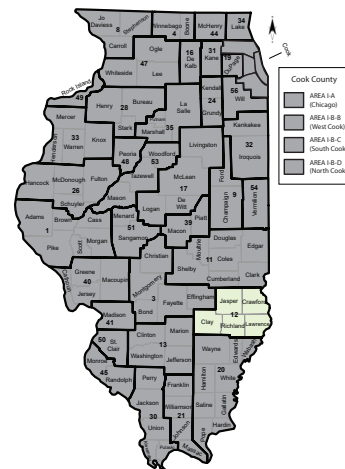

Regional Office of Education #12

Serving Clay, Crawford, Jasper, Lawrence, and Richland Counties

Richland County Courthouse, 103 West Main Street, Olney, IL 62450 Ph: (618) 392-4631

Fax: (618) 392-3993 Website: www.roe12.org Number of districts: 11

Geographic Area: 2,150 square miles

@RegOffEd12

facebook.com/regoffed12/

<http://www.roe12.net/crbst_32.html>

Other Locations:

111 E Chestnut Street
P.O. Box 97
Louisville, IL 62858
Ph: (618) 665-3373

300 W Main Street
Lower Level
Robinson, IL 62454
Ph: (618) 544-2719

204 W Washington Street
Suite 3
Newton, IL 62448
(618) 783.2523

1100 State Street
Lower Level
Lawrenceville, IL 62439
Ph: (618) 943-5222

Monte Newlin

Regional Superintendent

Email: mnewlin@roe12.org

Corrie Ray

Assistant Superintendent

Email: cray@roe12.org