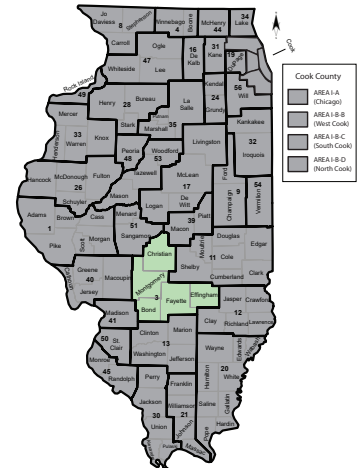

Regional Office of Education #3

Serving Bond, Christian, Effingham, Fayette & Montgomery Counties

1500 W. Jefferson Street, Vandalia, IL 62471 Ph: (618) 283-5011 Fax: (618) 283-5013

Website: www.roe3.org Number of districts: 20 Geographic Area: 3,013 square miles

@regionaloffice3

Other Locations:

207 N 2nd Street
Greenville, IL 62246
Ph: (618) 664-0121

101 S Main Street
Taylorville, IL 62568
Ph: (217) 824-4730

101 N 4th Street
Effingham, IL 62401
Ph: (217) 342-4363

203 S. Main Street
Hillsboro, IL 62049
Ph: (217) 532-9591

Julie Wollerman

Regional Superintendent

Email: juliewollerman@roe3.org

Annette Hartlieb

Assistant Superintendent

Email: ahartlieb@roe3.org