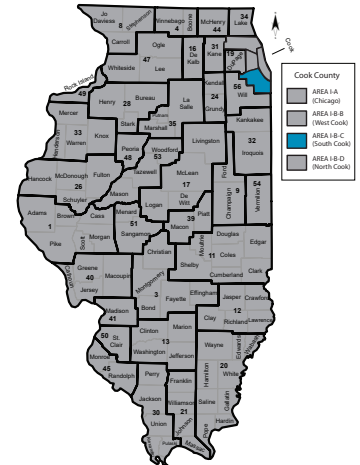

Regional Office of Education Intermediate Service Center – South Cook

Serving South Cook County

253 West Joe Orr Road, Chicago Heights, IL 60411 Ph: (708) 754-6600 Fax: (708) 754-8687

Website: www.s-cook.org

Number of districts: 66

@SouthCook ISC

www.facebook.com/southcookisc

Dr. Vanessa Kinder

Executive Director

Email: vkinder@s-cook.org

Dr. Kathleen Doyle

Assistant Executive Director

Email: kdoyle@s-cook.org