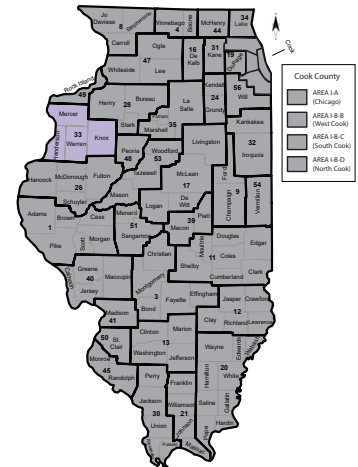

Lori Loving

Assistant Superintendent
Email: lloving@roe33.net