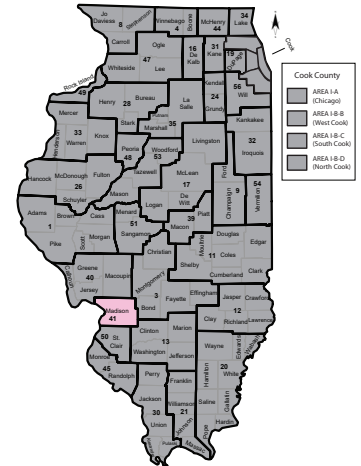

Dr. Tricia Blackard

Assistant Superintendent

Email: tcblackard@roe41.org