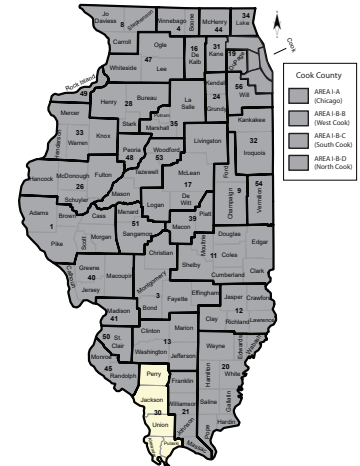

Regional Office of Education #30

Serving Alexander, Jackson, Perry, Pulaski and Union Counties

1001 Walnut Street, Murphysboro, IL 62966 Ph: (618) 687-7290 Fax: (618) 687-7296
Website: www.roe30.org Number of districts: 24 Geographic Area: 1,874 square miles

Other Location:

1150 E Vienna Street
Anna, IL 62906
Ph: (618) 634-3458

819 Walnut Street
Murphysboro, IL 62966
Ph: (618) 684-4890

3794 St. Route 13/127
Pinckneyville, IL 62274
Ph: (618) 357-9822

Cheryl Graff

Regional Superintendent
Email: cgraff@roe30.org

Karen Wolfe

Assistant Superintendent
Email: kwolfe@roe30.org