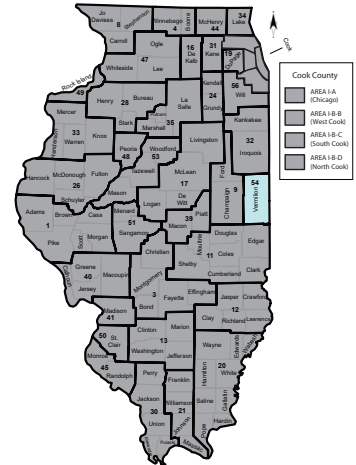

Regional Office of Education
Vermilion County

Regional Office of Education #54

Serving Vermilion County

200 S. College, Suite B, Danville, IL 61832 Ph: (217) 431-2668 Fax: (217) 431-2671
Website: www.roe54.k12.il.us Number of districts: 12 Geographic Area: 898 square miles

Aaron Hird

Regional Superintendent

Email: ahird@roe54.org

Courtney Dudley

Assistant Superintendent

Email: cdudley@roe54.org