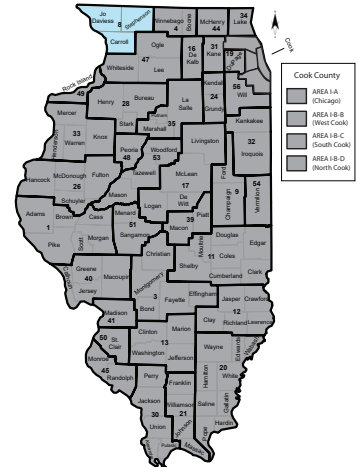

Regional Office of Education #8

Serving Carroll, Jo Daviess, and Stephenson Counties

27 South State Avenue, Freeport, IL 61032 Ph: (815) 599-1408 Fax: (815) 297-9032

Website: www.roe8.com Number of districts: 14 Geographic Area: 1,810 square miles

Aaron Mercier

Regional Superintendent

Email: amercier@roe8.com

Jen Newendyke

Assistant Superintendent

Email: jnewendyke@roe8.com