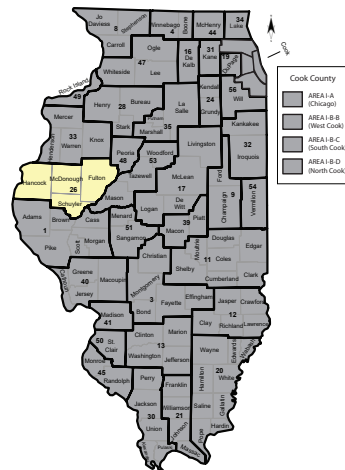

Regional Office of Education #26

Serving Fulton, Hancock, McDonough and Schuyler Counties

130 S. Lafayette Street, Suite 200, Macomb, IL 61455

Ph: (309) 575-3226 Fax: (309) 837-2887 Website: www.roe26.net

Number of districts: 18 Geographic Area: 2,686 square miles

@RegOffice26 @roe26 regionalofficeofeducation26

Other Location:

735 E Locust Street

Canton, IL 61520

Ph: (309) 575-3226

John Meixner

Regional Superintendent

Email: jmeixner@roe26.net

Dave Demler

Assistant Superintendent

Email: ddemler@roe26.net