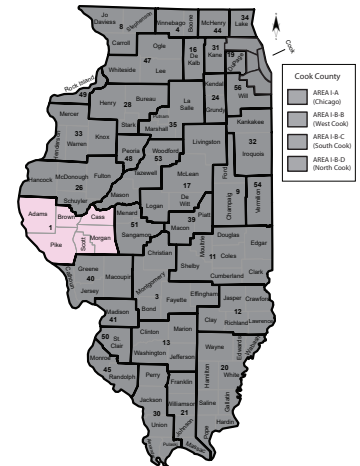

Julie Stratman

Assistant Superintendent

Email: jstratman@roe1.net