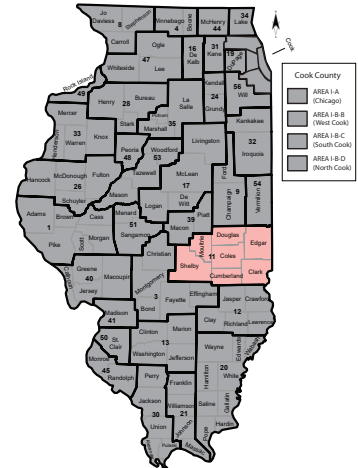

Regional Office of Education #11

Serving Clark, Coles, Cumberland, Douglas, Edgar, Moultrie and Shelby Counties

730 7th Street, Charleston, IL 61920 Ph: (217) 348-0151 Fax: (217) 348-0171

Website: www.roe11.org Number of districts: 25 Geographic Area: 3,490 square miles

@ROE_ELEVEN

@Regional Office of Education #11

roe_eleven

Dr. Kyle Thompson

Regional Superintendent

Email: kthompson@roe11.org

Dr. Zakry Standerfer

Assistant Superintendent

Email: zstanderfer@roe11.org