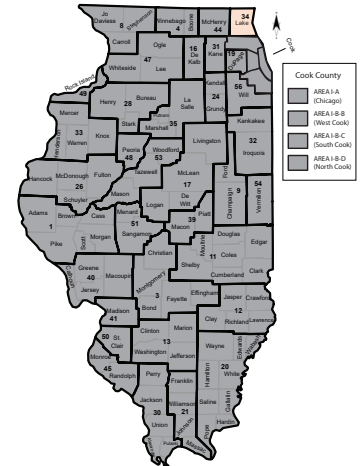

Regional Office of Education #34

Serving Lake County

800 Lancer Lane, Suite #E128, Grayslake, IL 60030

Ph: (847) 543-7833 Fax: (847) 543-7832 Website: www.lake.k12.il.us

Number of districts: 45 Geographic Area: 443 square miles

Roycealee Wood

Regional Superintendent

Email: rwood@lake.k12.il.us

Michael Munda

Assistant Superintendent

Email: mmunda@lake.k12.il.us