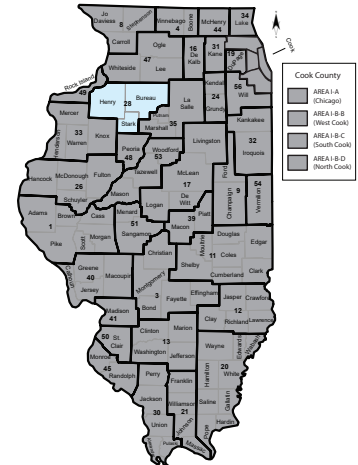

Regional Office of Education #28

Serving Bureau, Henry and Stark Counties

107 S. State Street, Atkinson, IL 61235 Ph: (309) 936-7890 Fax: (309)936-1111

Website: www.bhsroe.org

Number of districts: 23 Geographic Area: 1,980 square miles

facebook.com/bhsroe28/

Angie Zarvell

Regional Superintendent

Email: azarvell@bhsroe.org

Kathy Marshall

Assistant Superintendent

Email: kmarshall@bhsroe.org