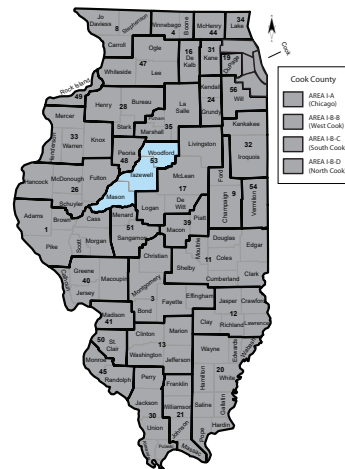

Regional Office of Education #53

Serving Mason, Tazewell and Woodford Counties

414 Court Street, Pekin, IL 61554 Ph: (309) 477-2290 Fax: (309) 347-3735

Website: www.roe53.net Number of districts: 30 Geographic Area: 1,714 square miles

@MTWROE53

facebook.com/mtwroe53

Jeff Ekena

Regional Superintendent

Email: jekena@roe53.net

Jon Smith

Assistant Superintendent

Email: jonsmith@roe53.net