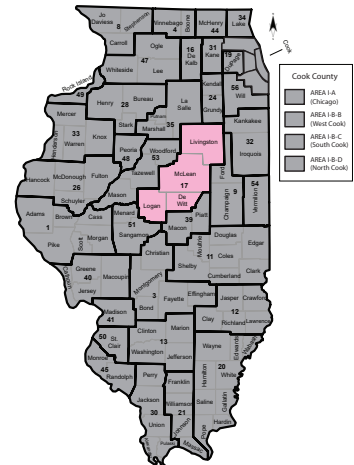

Regional Office of Education #17

Serving Dewitt, Livingston, Logan and McLean Counties

200 W. Front Street, Suite 500D, Bloomington, IL 61701

Ph: (309) 888-5120 Fax: (309) 862-0420 Website: www.roe17.org

Number of districts: 30 Geographic area: 3,242 square miles

@roeseventeen

facebook.com/ROESEVENTEEN/

Mark Jontry

Regional Superintendent

Email: jontrym@roe17.org

Molly Allen

Assistant Superintendent

Email: allenm@roe17.org