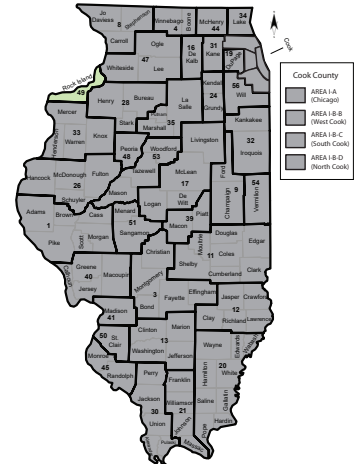

Regional Office of Education #49

Serving Rock Island County

3430 Avenue of the Cities, Moline, IL 61265 Ph: (309) 736-1111 Fax: (309) 736-1127
Website: www.riroe.com Number of districts: 10 Geographic Area: 427 square miles

Tammy Muerhoff

Regional Superintendent

Email: tammy.muerhoff@riroe.com

Chad Davis

Assistant Superintendent

Email: chad.davis@riroe.com