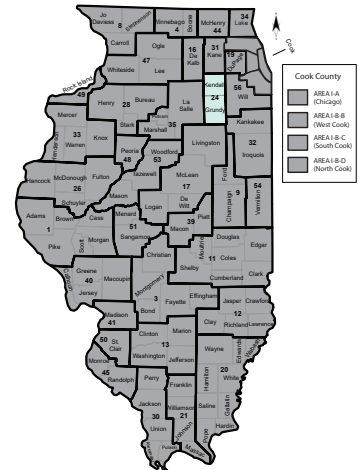

Shelley Senffner

Assistant Superintendent

Email: ssenffner@roe24.org