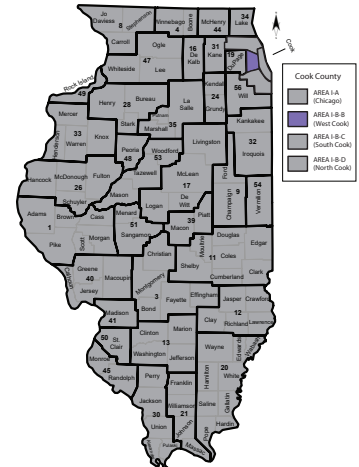

Regional Office of Education Intermediate Service Center – West Cook

Serving West Cook County

4413 Roosevelt Road, Suite 104, Hillside, IL Ph: (708) 449-4284

Website: www.west40.org

Number of districts: 38

@west40isc

@west40isc

@west40isc

Dr. Mark Klaisner

Executive Director

Email: mklaisner@west40.org

Dr. Michael Popp

Assistant Executive Director

Email: mpopp@west40.org