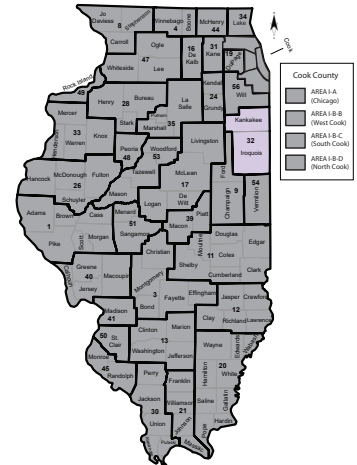

Regional Office of Education #32

Serving Iroquois and Kankakee Counties

1 Stuart Dr., Kankakee, IL 60901 Ph: (815) 937-2950 Fax: (815) 937-2921

Website: www.i-kan.org Number of districts: 19 Geographic Area: 1,794 square miles

@IKAN Schools

www.facebook.com/IKANROE/

Dr. Gregg Murphy

Regional Superintendent

Email: gmurphy@i-kan.org

Frank Petkunas

Assistant Superintendent

Email: fpetkunas@i-kan.org