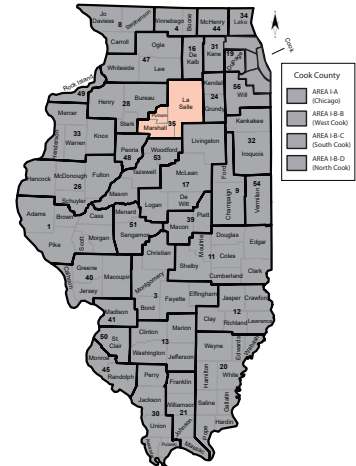

Regional Office of Education #35

Serving LaSalle, Marshall and Putnam Counties

119 West Madison, Room 102, Ottawa, IL 61350 Ph: (815) 434-0780 Fax: (815) 434-2453
Website: www.roe35.org Number of districts: 29 Geographic Area: 1,682 square miles

@LMPROE35

@LMPROE35

ROE 35 Presents

Christopher Dvorak

Regional Superintendent

Email: cdvorak@roe35.org

Matt Winchester

Assistant Superintendent

Email: mwinchester@roe35.org