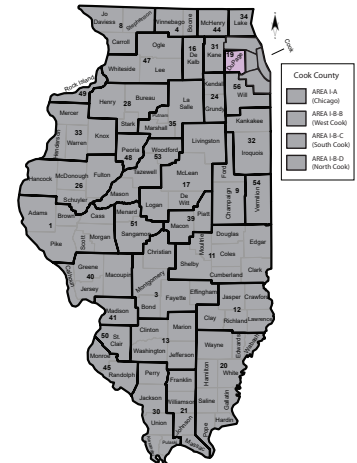

Regional Office of Education #19

Serving DuPage County

421 N. County Farm Road, Wheaton, IL 60187-3999 Ph: (630) 407-5800 Fax: (630) 407-5802

Website: www.dupageroe.org

Number of districts: 42 Geographic Area: 327 square miles

Dr. Darlene Ruscitti

Regional Superintendent

Email: druscitti@dupageroe.org

Joan Glotzbach

Assistant Superintendent

Email: jglotzbach@dupageroe.org