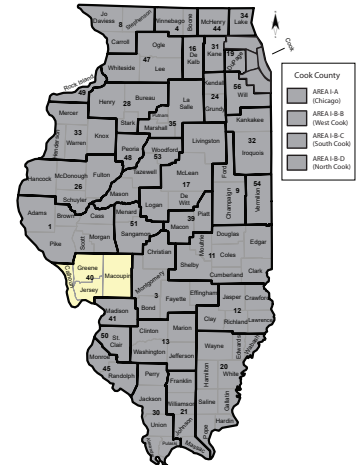

Regional Office of Education #40

Serving Calhoun, Greene, Jersey and Macoupin Counties

225 E. Nicholas Street, Carlinville, IL 62626 Ph: (217) 854-4016 Fax: (217) 854-2032

Website: www.roe40.com Number of districts: 14 Geographic Area: 2,020 square miles

@roe#40

facebook.com/ROE#40

Other Location:

201 W Exchange
Jerseyville, IL 62052
Ph: (618) 498-5541

Michelle Mueller

Regional Superintendent
Email: mmueller@roe40.com

Chad Hoesman

Assistant Superintendent
Email: choesman@roe40.com