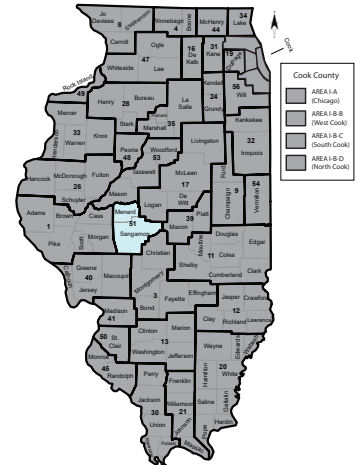

Regional Office of Education #51

Serving Sangamon and Menard Counties

2201 S. Dirksen Parkway, Springfield, IL 62703 Ph: (217) 753-6620 Fax: (217) 535-3166

Website: www.roe51.org Number of districts: 13 Geographic Area: 1,182 square miles

@sangamonROE51

facebook.com/sangamonmenardroe51/

Jeff Vose

Regional Superintendent

Email: jvose@roe51.org

Shannon Fehrholz

Assistant Superintendent

Email: sfehrholz@roe51.org