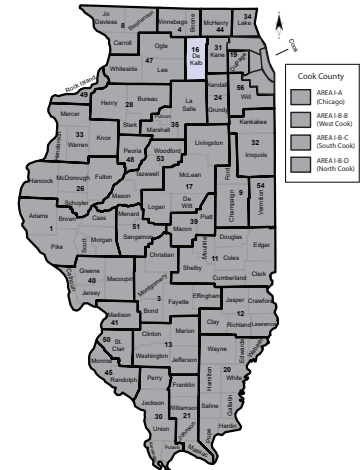

Regional Office of Education #16

Serving DeKalb County

2500 North Annie Glidden Road, Suite C, DeKalb, IL 60115

Ph: (815) 217-0460 Fax: (815) 217-0467

Website: <http://www.dekalbcounty.org/roe/> www.dkreedteam.com

Number of districts: 8 Geographic area: 631 square miles

Amanda Christensen

Regional Superintendent

Email: achristensen@dekalbcounty.org

Jeff Smith

Assistant Superintendent

Email: jsmith@dekalbcounty.org