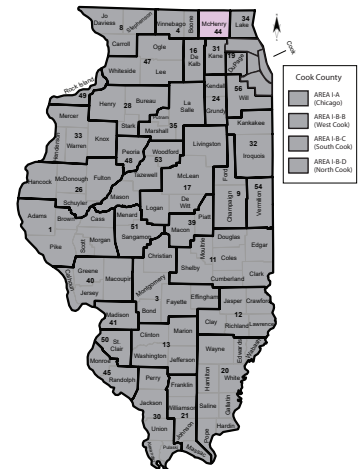

Regional Office of Education #44

Serving McHenry County

2200 N. Seminary Avenue, Woodstock, IL 60098 Ph: (815) 334-4475 Fax: (815) 338-0475

Website: www.mchenryroe.org

Number of districts: 19 Geographic Area: 603 square miles

Leslie Schermerhorn

Regional Superintendent

Email: laschermerhorn@mchenrycountyil.gov

Michael Freeman

Assistant Superintendent

Email: msfreeman@mchenrycountyil.gov