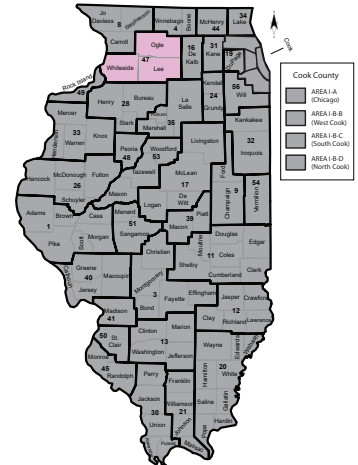

Regional Office of Education #47

Serving Lee, Ogle and Whiteside Counties

1001 West 23rd Street, Sterling, IL 61081 Ph: (815) 625-1495 Fax: (815) 625-1625
Website: www.roe47.org Number of districts: 24 Geographic Area: 2,166 square miles

Robert Sondgeroth

Regional Superintendent

Email: bsondgeroth@roe47.org

Chris Tennyson

Assistant Superintendent

Email: ctennyson@roe47.org