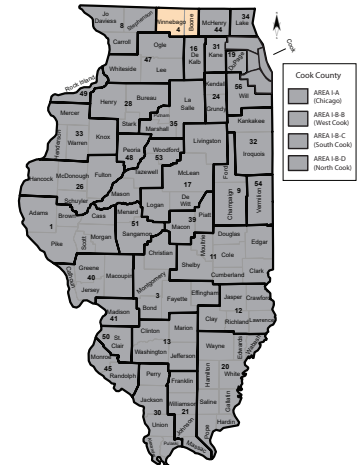

Regional Office of Education #4

Serving Boone and Winnebago Counties

300 Heart Boulevard, Loves Park, IL 61111 Ph: (815) 636-3060 Fax: (815) 636-3069
Website: www.roe4.org Number of districts: 13 Geographic Area: 801 square miles

@KIDS_ED

KIDSROE

Scott Bloomquist

Regional Superintendent

Email: sbloomquist@roe4.org

Allison Pierson

Assistant Superintendent

Email: apierson@roe4.org