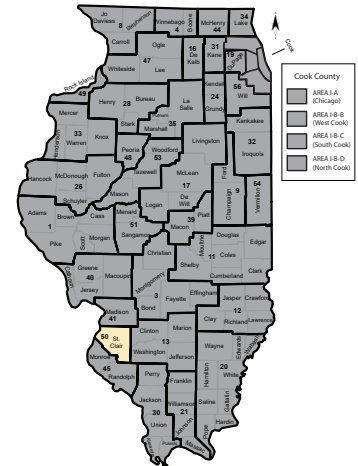

Regional Office of Education #50

Serving St. Clair County

1000 South Illinois Street, Belleville, IL 62220 Ph: (618) 825-3900 Fax: (618) 825-3999

Website: www.sccroe50.org

Number of districts: 27 Geographic Area: 657 square miles

@StClairROE

@St. Clair County Regional Office of Education #50

Dr. Mark Eichenlaub

Assistant Superintendent

Email: meichenlaub@sccroe50.org

Staci Oliver

Assistant Superintendent

Email: soliver@sccroe50.org