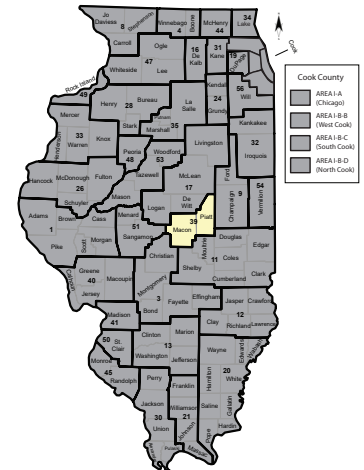

Regional Office of Education #39

Serving Macon and Piatt Counties

1690 Huston Drive, Decatur, IL 62526 Ph: (217) 872-3721 Fax: (217) 872-0240

Website: www.maconpiattroe.org

Number of districts: 11 Geographic Area: 1,019 square miles

@ROE_39

Matt Snyder

Regional Superintendent

Email: mattsnyder@roe39.k12.il.us

Jill Reedy

Assistant Superintendent

Email: jreedy@roe39.k12.il.us