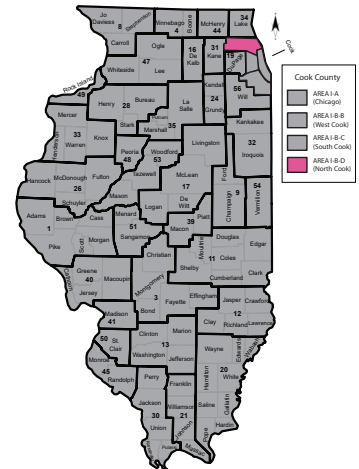

Regional Office of Education Intermediate Service Center – North Cook

Serving North Cook County

1001 East Touhy Ave., Suite 200, Des Plaines, IL 60018

Ph: (847) 824-8300 Fax: (847) 824-1033

Website: www.ncisc.org Number of districts: 39

Dr. Kevin Jauch

Executive Director

Email: kjauch@ncisc.org

Dr. April D. Jordan

Assistant Executive Director

Email: ajordan@ncisc.org