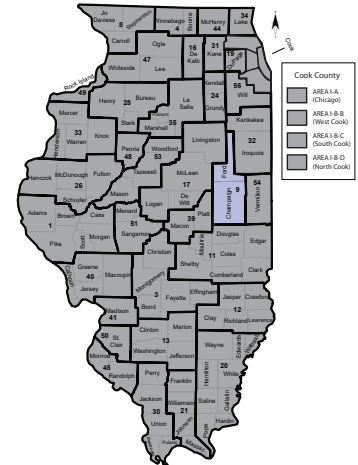

Regional Office of Education #9

Serving Champaign and Ford Counties

3358 Big Pine Trail, Champaign, IL 61822 Ph: (217) 893-3219 Fax: (217) 893-0024

Website: <http://www.roe9.k12.il.us/>

Number of districts: 16 Geographic Area: 1,481 square miles

Gary Lewis

Regional Superintendent

Email: glewis@roe9.org

Donna Kaufman

Assistant Superintendent

Email: dkaufman@roe9.org