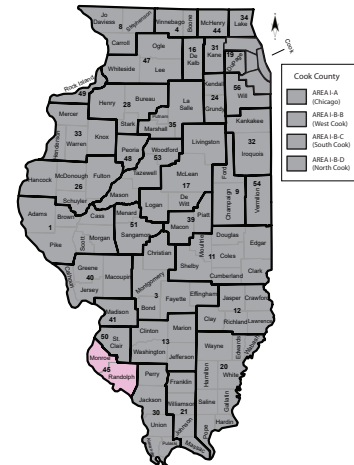

Chris Diddlebock

Assistant Superintendent
Email: cdiddlebock@roe45.org