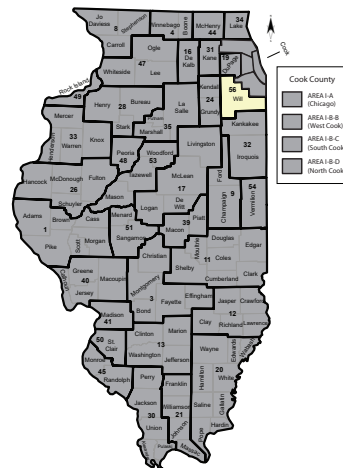

Regional Office of Education #56

Serving Will County

116 North Chicago Street, Suite 400, Joliet, IL 60432

Ph: (815) 740-8360 Fax: (815) 740-4788

Website: www.willroe.org Number of districts: 29 Geographic Area: 836 square miles

Dr. Shawn Walsh

Regional Superintendent

Email: swalsh@willcountyillinois.com

Dr. Pete Sullivan

Assistant Superintendent

Email: psullivan@willcountyillinois.com