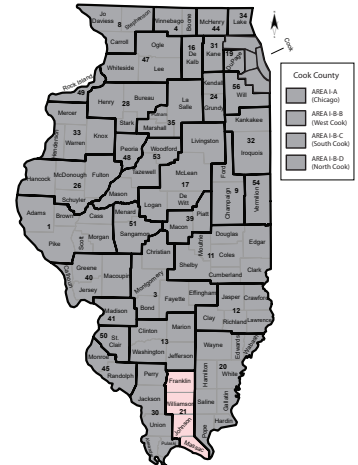

Regional Office of Education #21

Serving Franklin, Johnson, Massac and Williamson Counties

901 Public Square, Benton, IL 62812 Ph: (618) 438-9711 Fax: (618) 435-2861

Website: www.roe21.org Number of districts: 22 Geographic Area: 1,410 square miles

Other Locations:

111 S 5th Street / P.O. Box 96
Vienna, IL 62995
Ph: (618) 658-3381

1102 W 10th Street
Metropolis, IL 62960
Ph: (618) 524-3736

407 N Monroe Street, Suite 300
Marion, IL 62959
Ph: (618) 998-1283

Lorie LeQuatte

Regional Superintendent

Email: llequatte@roe21.org

Mandy Horn

Assistant Superintendent

Email: mhorn@roe21.org